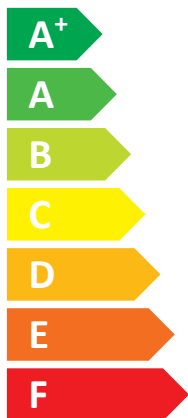

ENERG

енергия · ενεργεια

WATERKOTTE

EcoTouch Ai1 Geo 5010.5
(B0)

A++

A

Two icons showing sound power level measurement: a speaker inside a house and a house with a speaker outside. The first icon is labeled "48 dB" and the second is labeled "-- dB".

Legend for power consumption with three colored squares: dark blue, medium blue, and light blue. The dark blue square is labeled "10 kW", the medium blue square is labeled "10 kW", and the light blue square is labeled "10 kW".