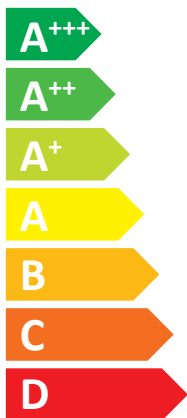

ENERG

енергия · ενεργεια

WATERKOTTE

EcoTouch Ai1 Geo 5010.5
(B0)

A++

A

Two icons showing sound power level measurement: a speaker inside a house and a house with a speaker outside. The first icon is labeled "48 dB" and the second is labeled "-- dB".

Legend for power consumption with three colored squares: dark blue, medium blue, and light blue. The dark blue square is labeled "10 kW", the medium blue square is labeled "10 kW", and the light blue square is labeled "10 kW".